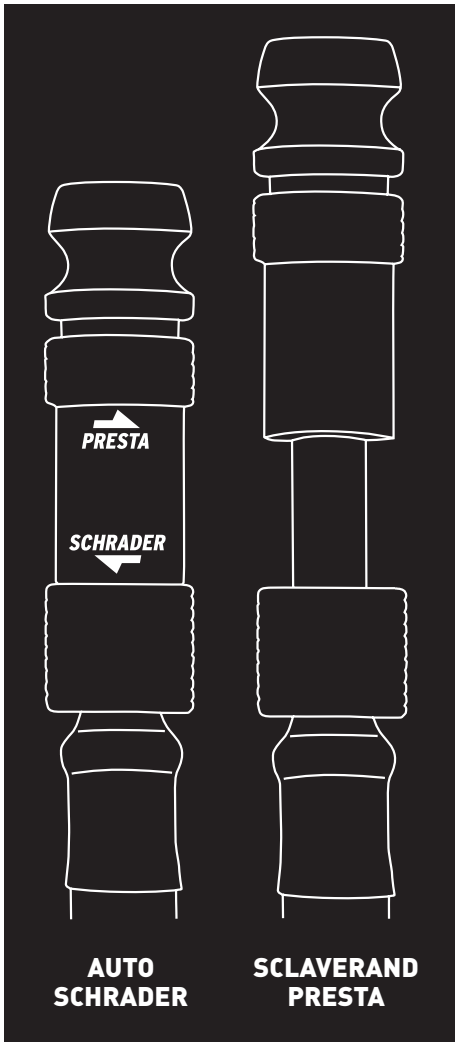

MAX
5
BAR

MAX
73
PSI

SCLAVERAND
PRESTA

AUTO
SCHRADER

EN. AIRFLEX EXPLORER

The Mini pump with an extendable tube and airtight valve head. Soft components handle with a grip recess.