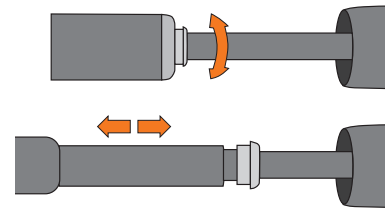

MAX
10
BAR

MAX
144
PSI

AUTO
SCHRADER

SCLAVERAND
PRESTA

DUNLOP

Telescopic-function

SCLAVERAND
PRESTA

DUNLOP

AUTO
SCHRADER

EN. TWINJEX ALU

High performance pump with switchable telescopic function for large volume or high pressure. MultiValve head for all types of valves.