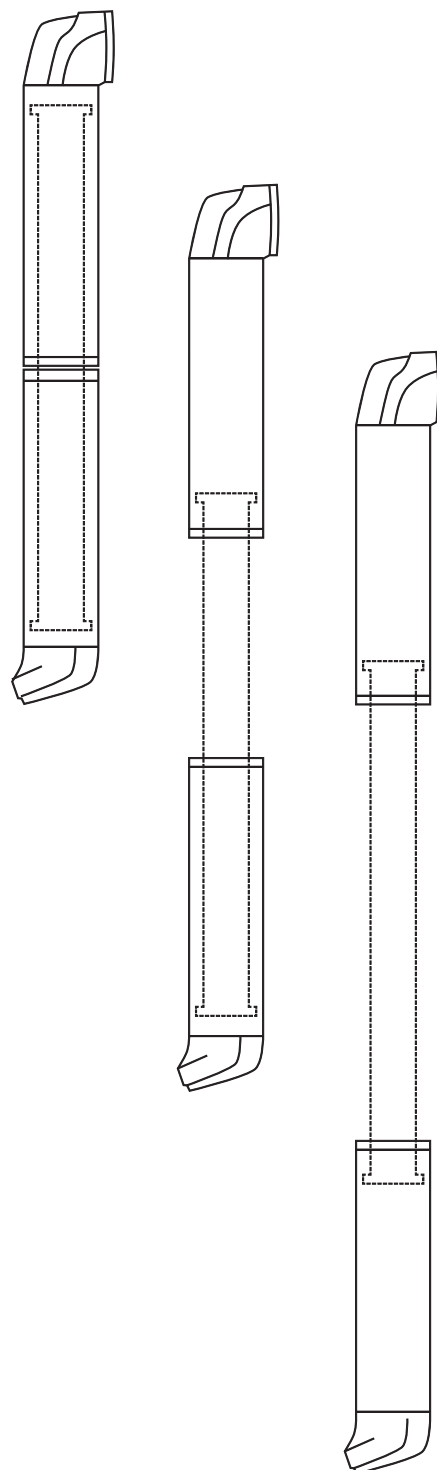

MAX
8
BAR

MAX
115
PSI

**SCLAVERAND
PRESTA**

DUNLOP

EN. AIRBOY

Thanks to its two-chamber pump system, despite its compact size, the AIRBOY mini-pump achieves a very high pump capacity. The interaction of the large pump head and grip with a soft, ergonomic end cap provides for easy and good pressure build-up in the tyres. The AIRBOY fits in any jersey pocket.